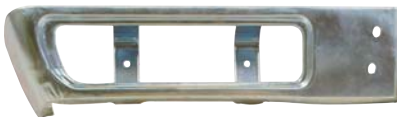

REPLACEMENT FOR

PICK-UP 620 '78 J15

REPLACEMENT FOR

PICK-UP 720 '79-'83

215-1125-LD

'79-'83

HEAD LAMP
R 26010-03W00
L 26060-03W00
10PCS 3.89CFT

H4/H4

215-1705

'79-'83

LIGHT HOUSING
R 26006-03W00
L 26056-03W00
20PCS 3.50CFT

215-1506-3

'79-'83

CORNER LAMP
R 26160-11W00
L 26165-11W00
100PCS 3.58CFT
00-215-1506 LENS
R 26161-11W00
L 26166-11W00
200PCS
2.75CFT

215-1506-2

'79-'83

CORNER LAMP
R 26160-01W00
L 26165-01W00
100PCS 3.58CFT
00-215-1506 LENS
200PCS 2.75CFT

315-1601-AS

FRONT LAMP
R 26120-04W00
L 26125-04W00
50PCS 3.58CFT

215-1605-0

FRONT LAMP
R 26120-02W00
L 26125-02W00
50PCS 1.99CFT
00-215-1605 LENS
200PCS
2.44CFT

215-1906-A

TAIL LAMP
R 26550-02W00
L 26555-02W00
20PCS 4.93CFT
00-215-1906 LENS
100PCS 4.49CFT

215-1929

REAR SKIRT
R 93811-B5000
L 93812-B5000
20PCS 3.5CFT

215-1908

TAIL LAMP
R 26550-20500
L 26560-20500
80PCS 3.1CFT

NISSAN